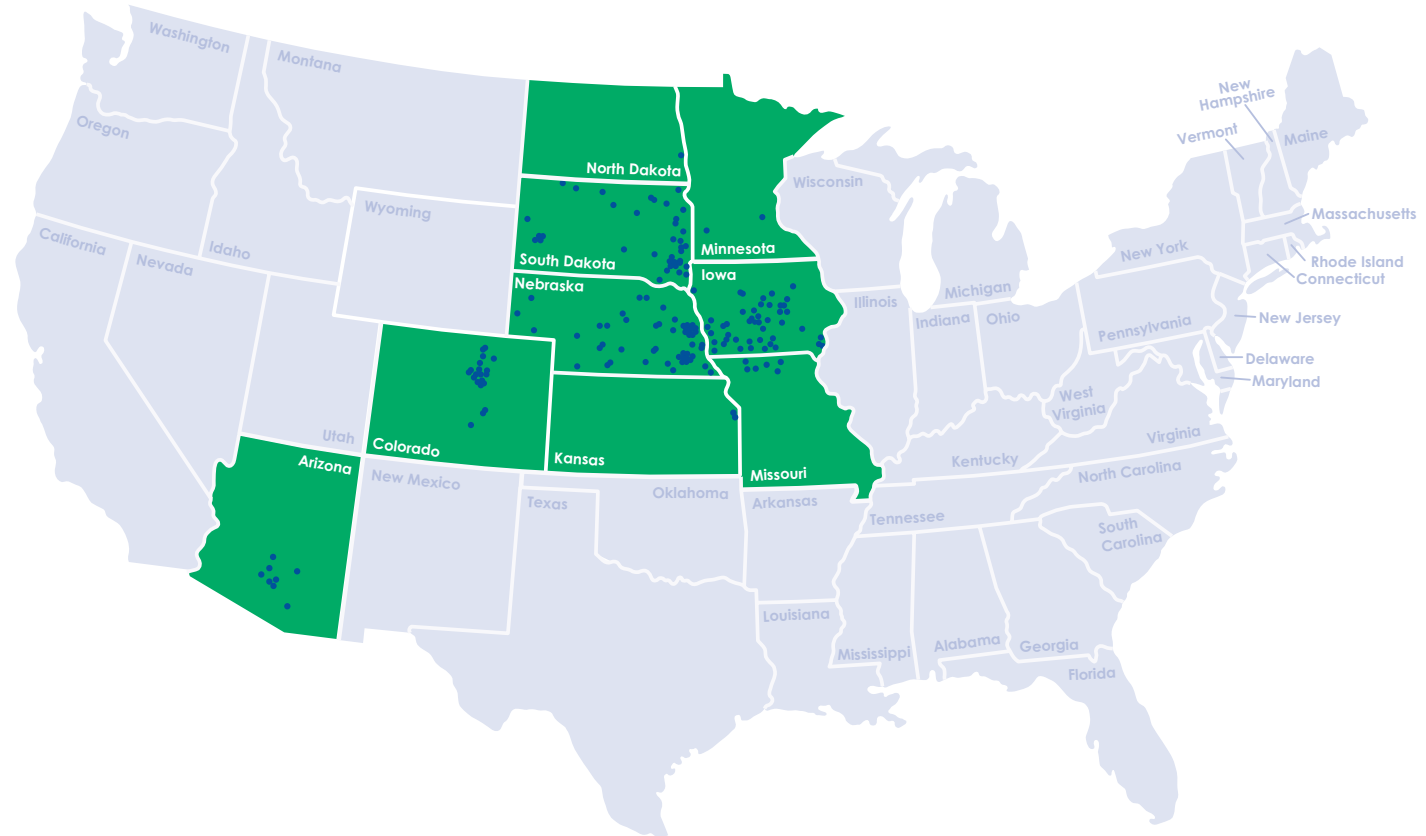

Crooks: 210 North West Ave. • 605.543.5660

Dell Rapids: 408 Highway 77 • 605.428.3076

Freeman: 4th & Poplar • 605.925.4239

Gettysburg: 111 N. East St. • 605.765.2491

Hartford: 202 W. Highway 38 • 605.528.7428

Lennox: 209 S. Main • 605.647.2818

Madison: 301 N. Egan Ave. • 605.256.6532

McIntosh: 217 Main St. • 605.273.4501

Milbank: 302 S. Main St. • 605.432.1500

Mitchell: 714 S. Burr St., Ste 101 • 605.996.8100

Mobridge: 505 N. Main St. • 605.845.7233

Morristown: 302 Main St. • 605.524.3613

Rapid City: Downtown, 14 Saint Joseph St. • 605.343.9230

South Canyon, 3510 Sturgis Rd. • 605.343.9720

FTC West, Baken Park, 751 Mountain View Rd. • 605.343.2351

FTC East, 1516 E. Saint Patrick St. • 605.343.3583

Redfield: 106 E. 7th Ave. • 605.472.2200

Rosholt: 201 Main St. • 605.537.4211

Sioux Falls: 26th & Marion, 5100 W. 26th St. • 605.370.6535

57th & Louise, 5000 S. Louise Ave. • 605.336.4497

Sioux Falls Main, 225 S. Main Ave. • 605.373.1337

41st & Terry, 4901 W. 41st St. • 605.333.7661

East 10th, 3717 E. 10th St. • 605.373.1375

41st & Garfield, 2700 W. 41st St. • 605.333.7642

57th & Cliff, 4800 S. Cliff Ave. • 605.333.7658

North Cliff, 4914 N. Cliff Ave. • 605.373.1336

Spearfish: 526 Main St. • 605.642.2232

Watertown: 35 1st Ave. NE • 605.886.8401

Hwys. 81 & 212, 624 5th St. SE • 605.886.8401

Webster: 1301 Main St. • 605.345.4671

Yankton: 2408 North Broadway • 605.260.8674

Find more information on branches and ATMs at www.GreatWesternBank.com/Locations